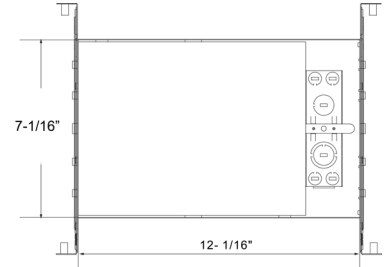

8122HIC

120V-277V Universal Voltage

Catalog #:		Type
Project:		Date
Prepared by:		

6" LED IC Airtight Frame-In

DESCRIPTION

An ideal solution for efficiency, safety, and flexible design aesthetics. The 8122HIC housing and available trims offer balance, power, and efficiency to bring you the options needed to complete a variety of high-end residential, multi-family, or commercial projects with a reliable and modern LED down light solution.