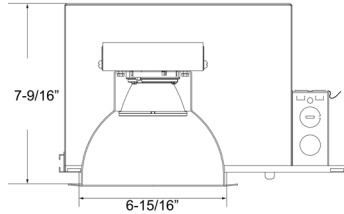

8122HIC

120V-277V Universal Voltage

Catalog #:		Type
Project:		Date
Prepared by:		

6" LED IC Airtight Frame-In

DESCRIPTION

An ideal solution for efficiency, safety, and flexible design aesthetics. The 8122HIC housing and available trims offer balance, power, and efficiency to bring you the options needed to complete a variety of high-end residential, multi-family, or commercial projects with a reliable and modern LED down light solution.

DESIGN FEATURES

Electrical

- 120V-277V Universal Voltage
- Housing Output Options:
  - -14W | 1150 lms (delivered)
  - -23W | 1950 lms (delivered)
  - -30W | 2720 lms (delivered)
- 3000K | 3500K | 4000K
- 80 CRI | 50,000 hour projected life
- Dimmable TRIAC, ELV, and 0-10V DC dimming

Housing

- Sturdy aluminum construction | IC-Rated | Airtight
- Suitable for use in new construction applications
- Junction Box listed for through branch circuit wiring with (5) 3/4" knockouts and easy opening access plate
- Heavy gauge captive bar hangers included for ceiling joist or suspended "T" construction
- Bar hangers are adjustable to 24" with 4 captive nails included

Available Trims

- 8651HZ - Haze cone reflector
- 8652WH - Haze reflector with White Baffle
- 8653WH - Haze reflector with White Baffle with Lens; Wet Listed

Emergency (-EM) Option

- RP Lighting 4782EM emergency battery factory installed
- Emergency Battery Output = 9W
- Emergency Lumen Output = 9W x Fixture L/W

Certifications

- cCSAus Listed for damp location (wet trim available)
- Energy Star Listed
- IC-Rated | Airtight
- LED Lamp: 5 Year Limited Warranty
- Other Components: 1 Year Limited Warranty

ORDERING GUIDE

Example: 8122HIC-30-40-EM

Model #	Wattage	CCT	Emergency
8122HIC			
8122HIC	-14 : 14W -23 : 23W -30 : 30W	-30 : 3000K -35 : 3500K -40 : 4000K	blank no EM option -EM : adds Battery Pack

TEL: 800.937.6925 | Fax: 800.207.9509 | www.rplighting.com

Specifications and dimensions subject to change without notice.

2/10/22 R3

RP LIGHTING • FANS

8122HIC - 6" LED IC Airtight Frame-In Housing & Trims