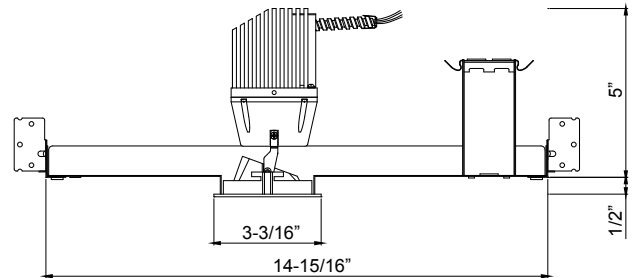

## 2" Square Frame-In LED

2" Square Frame-In LED

### DESCRIPTION

An ideal solution for efficiency, safety, and flexible design aesthetics. Adjustable to position the housing at any point within a 24" joist span or grid section. Balances efficiency and cost to bring you the options needed to complete a variety of retrofit projects with a reliable and modern LED down light solution.

#### Dimensions

- 14-15/16" x 5" x 3-3/16"
- Aperture: 3-3/16"