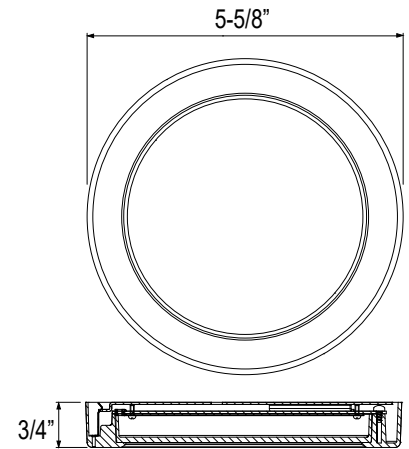

8739-1

120V

Catalog #:		Type
Project:		Date
Prepared by:		

5" LED Slim Round Edge-lit Disk

White

Black

Brushed Nickel

DESCRIPTION

DESIGN FEATURES

Construction

- 3/4" Slim profile
- Metal Backplate and heatsink
- Frosted acrylic layered diffuser

Electrical

- 120V-60Hz
- Dimmable TRIAC and ELV, 10-100%
- 50,000 hour projected life
- 12W | 819 lms (delivered)
- 3000K | 90 CRI