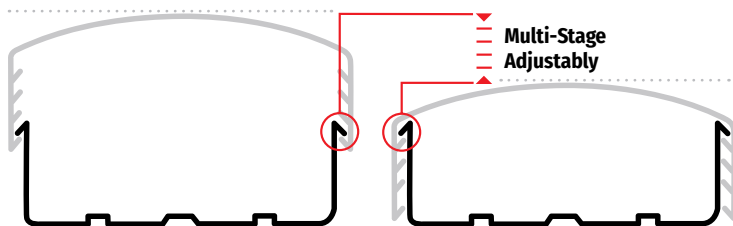

HVAC installation
SOLUTIONS

Cover Guard™
Adjustable lineset duct and fittings

Confident, Adjustable

LINESET PROTECTION

FEATURES

- Provides maximum adjustability and expandability
- Offers all fittings necessary for installation

WIDTHS AVAILABLE IN
3" & 4.5"

	MODEL	SIZE(")	DESCRIPTION	WHITE	BROWN	GRAY	QTY
	3CGDUC	3	48" Ducting	3CGDUC	3CGDUCB	3CGDUCG	12
	CGDUC	4½	48" Ducting	CGDUC	CGDUCB	CGDUCG	12
	3CGDUC78	3	78" Ducting	3CGDUC78	3CGDUC78B	3CGDUC78G	6
	CGDUC78	4½	78" Ducting	CGDUC78	CGDUC78B	CGDUC78G	6
	3CGCUP	3	Coupler	3CGCUP	3CGCUPB	3CGCUPG	12
	CGCUP	4½	Coupler	CGCUP	CGCUPB	CGCUPG	6
	3CGINLT	3	Wall Inlet	3CGINLT	3CGINLTB	3CGINLTG	12
	CGINLT	4½	Wall Inlet	CGINLT	CGINLTB	CGINLTG	6
	3CGEND	3	End Fitting	3CGEND	3CGENDB	3CGENDG	12
	CGEND	4½	End Fitting	CGEND	CGENDB	CGENDG	6
	3CG90	3	90° Flat Ell	3CG90	3CG90B	3CG90G	12
	CG90	4½	90° Flat Ell	CG90	CG90B	CG90G	6
	3CGSTI	3	Soffit Inlet	3CGSTI	3CGSTIB	3CGSTIG	12
	CGSTI	4½	Soffit Inlet	CGSTI	CGSTIB	CGSTIG	6
	3CG45	3	45° Flat Ell	3CG45	3CG45B	3CG45G	12
	CG45	4½	45° Flat Ell	CG45	CG45B	CG45G	6
	3CGINT90	3	90° Inside Vertical Ell	3CGINT90	3CGINT90B	3CGINT90G	12
	CGINT90	4½	90° Inside Vertical Ell	CGINT90	CGINT90B	CGINT90G	6
	3CGEXT90	3	90° Outside Vertical Ell	3CGEXT90	3CGEXT90B	3CGEXT90G	12
	CGEXT90	4½	90° Outside Vertical Ell	CGEXT90	CGEXT90B	CGEXT90G	6
	CGTEE	4½	Tee	CGTEE	CGTEEB	CGTEEG	6
	CGRDR	4½	Reducer	CGRDR	CGRDRB	CGRDRG	6
	3CG90SWP	3	90° Sweep Ell	3CG90SWP	3CG90SWPB	3CG90SWPG	12
	CG90SWP	4½	90° Sweep Ell	CG90SWP	CG90SWPB	CG90SWPG	6
	3CGFLXSM	3	Flexible Ell Small	3CGFLXSM	3CGFLXSMB	3CGFLXSMG	12
	CGFLXSM	4½	Flexible Ell Small	CGFLXSM	CGFLXSMB	CGFLXSMG	6
	CGFLXLR	4½	Flexible Ell Large	CGFLXLR	CGFLXLRB	CGFLXLRG	6
	3CGFLXA	3	Flexible Adaptor	3CGFLXA	3CGFLXAB	3CGFLXAG	12
	CGFLXA	4½	Flexible Adaptor	CGFLXA	CGFLXAB	CGFLXAG	6
	CGWLFL	4½	Wall Flange	CGWLFL	CGWLFLB	CGWLFLG	6