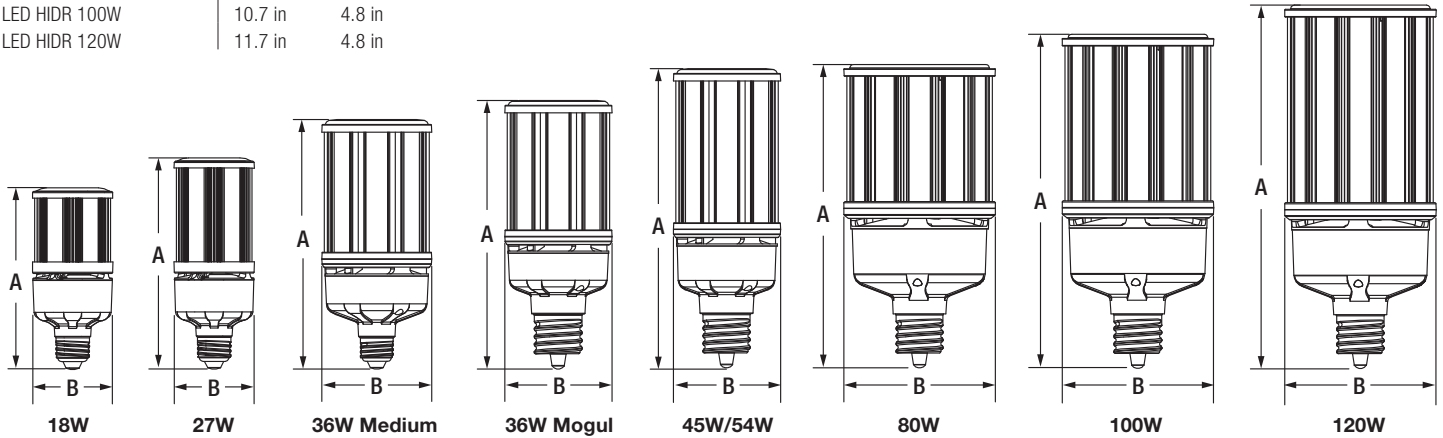

## Physical Information

Lamp Description	(A) MOL	(B) Diameter
LED HIDR 18W	5.7 in	2.5 in
LED HIDR 27W	6.6 in	2.5 in
LED HIDR 36W Medium	7.8 in	3.4 in
LED HIDR 36W Mogul	8.5 in	3.4 in
LED HIDR 45W/54W	9.6 in	3.4 in
LED HIDR 80W	9.8 in	4.8 in
LED HIDR 100W	10.7 in	4.8 in
LED HIDR 120W	11.7 in	4.8 in