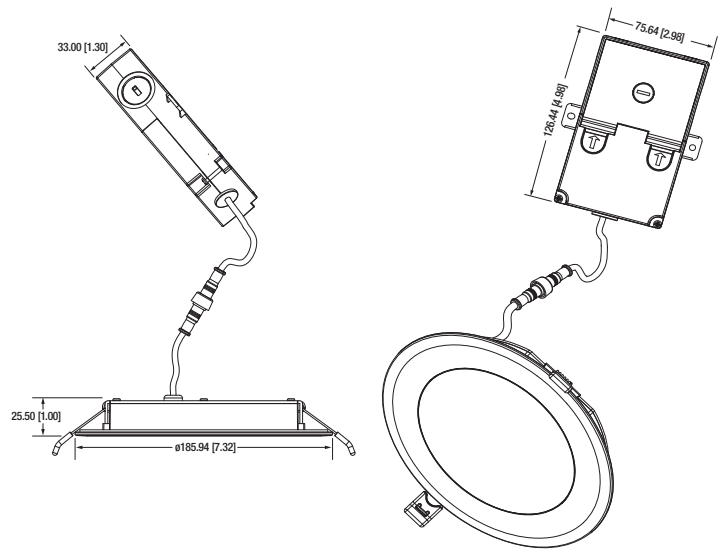

Illuminance at a Distance

Distance to Illuminated Plane (Feet)	Footcandles Beam Center	Footcandles Beam Edge	Beam Diameter (feet)
2	101.6 fc	8.5 fc	6.1
4	25.4 fc	2.1 fc	12.1
6	11.3 fc	0.9 fc	18.2
8	6.4 fc	0.5 fc	24.3
10	4.1 fc	0.3 fc	30.3
12	2.8 fc	0.2 fc	36.4

Illuminance at a Distance

Distance to Illuminated Plane (Feet)	Footcandles Beam Center	Footcandles Beam Edge	Beam Diameter (feet)
2	61.3 fc	5.4 fc	5.9
4	15.3 fc	1.3 fc	11.8
6	6.8 fc	0.6 fc	17.7
8	3.8 fc	0.3 fc	23.6
10	2.5 fc	0.2 fc	29.5
12	1.7 fc	0.1 fc	35.4

Spacing to Mounting Height Ratio

Spacing Criterion (0-180)	1.26
Spacing Criterion (90-270)	1.26
Spacing Criterion (Diagonal)	1.38

Spacing to Mounting Height Ratio

Spacing Criterion (0-180)	1.26
Spacing Criterion (90-270)	1.26
Spacing Criterion (Diagonal)	1.38

Physical Information

4 inch MICRODISK™ Phase-Cut

6 inch MICRODISK Phase-Cut

LEDVANCE LLC
200 Ballardvale Street
Wilmington, MA 01887 USA
Phone 1-800-LIGHTBULB (1-800-544-4828)
www.sylvania.com

SYLVANIA and LEDVANCE are registered trademarks.
All other trademarks are those of their respective owners.
Licensee of product trademark SYLVANIA in general lighting.
Specifications subject to change without notice.