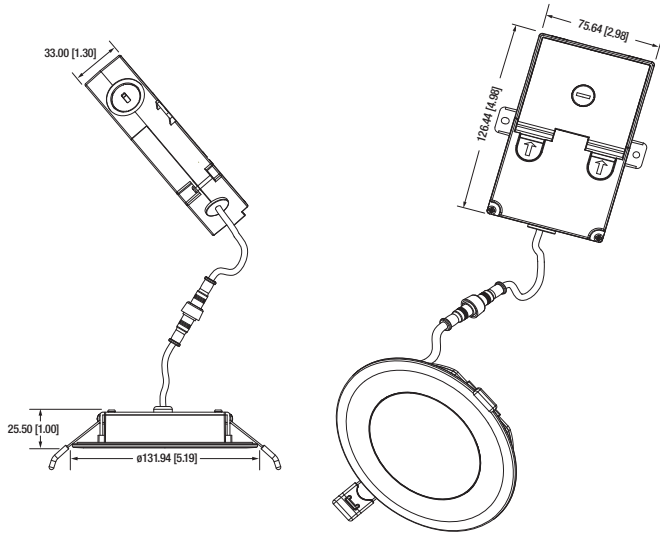

Illuminance at a Distance

Distance to Illuminated Plane (Feet)	Footcandles Beam Center	Footcandles Beam Edge	Beam Diameter (feet)
2	101.6 fc	8.5 fc	6.1
4	25.4 fc	2.1 fc	12.1
6	11.3 fc	0.9 fc	18.2
8	6.4 fc	0.5 fc	24.3
10	4.1 fc	0.3 fc	30.3
12	2.8 fc	0.2 fc	36.4

Illuminance at a Distance

Distance to Illuminated Plane (Feet)	Footcandles Beam Center	Footcandles Beam Edge	Beam Diameter (feet)
2	61.3 fc	5.4 fc	5.9
4	15.3 fc	1.3 fc	11.8
6	6.8 fc	0.6 fc	17.7
8	3.8 fc	0.3 fc	23.6
10	2.5 fc	0.2 fc	29.5
12	1.7 fc	0.1 fc	35.4

Spacing to Mounting Height Ratio

Spacing Criterion (0-180)	1.26
Spacing Criterion (90-270)	1.26
Spacing Criterion (Diagonal)	1.38

Spacing to Mounting Height Ratio

Spacing Criterion (0-180)	1.26
Spacing Criterion (90-270)	1.26
Spacing Criterion (Diagonal)	1.38

Physical Information

4 inch MICRODISK™ Phase-Cut

6 inch MICRODISK Phase-Cut

LEDVANCE LLC
200 Ballardvale Street
Wilmington, MA 01887 USA
Phone 1-800-LIGHTBULB (1-800-544-4828)
www.sylvania.com

SYLVANIA and LEDVANCE are registered trademarks.
All other trademarks are those of their respective owners.
Licensee of product trademark SYLVANIA in general lighting.
Specifications subject to change without notice.