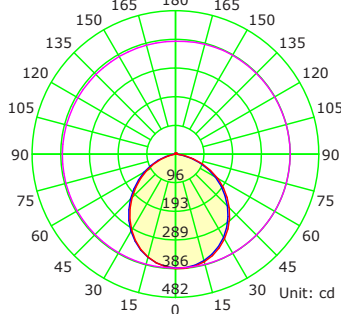

*Energy savings over life of lamp calculated at \$0.11/kWh

Photometric Information

9W

Average Diffuse Angle(50%): 102.3°

— C0-C180 — C90-C270 — G0

12W

Average Diffuse Angle(50%): 102.9°

— C0-C180 — C90-C270 — G5

17W

Average Diffuse Angle(50%): 104.2°

— C0-C180 — C90-C270 — G0

21W

Average Diffuse Angle(50%): 109.4°

— C0-C180 — C90-C270 — G0

Physical Information

Lamp Description	(A) Height (in)	(B) Diameter (in)
LEDSLMDNL5R650ST9SC3	.82	5
LEDSLMDNL7R850ST9SC3	.82	7
LEDSLMDNL9R1200ST9SC3	.82	9
LEDSLMDNL12R1500ST9SC3	.82	12