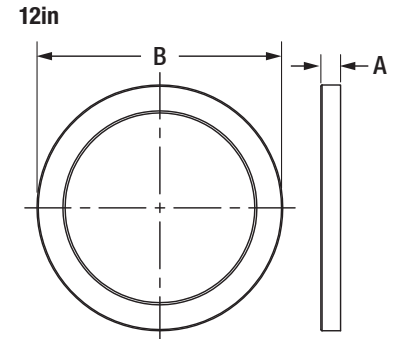

17W

Average Diffuse Angle(50%): 104.2°

— C0-C180 — C90-C270 — G0

21W

Average Diffuse Angle(50%): 109.4°

— C0-C180 — C90-C270 — G0

Physical Information

Lamp Description	(A) Height (in)	(B) Diameter (in)
LEDSLMDNL5R650ST9SC3	.82	5
LEDSLMDNL7R850ST9SC3	.82	7
LEDSLMDNL9R1200ST9SC3	.82	9
LEDSLMDNL12R1500ST9SC3	.82	12