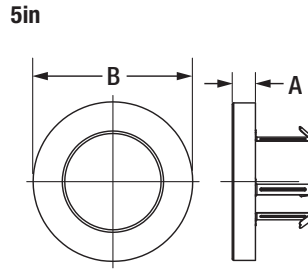

17W

Average Diffuse Angle(50%): 104.2°

— C0-C180 — C90-C270 — G0

21W

Average Diffuse Angle(50%): 109.4°

— C0-C180 — C90-C270 — G0

Physical Information

Lamp Description	(A) Height (in)	(B) Diameter (in)
LEDSLMDNL5R650ST9SC3	.82	5
LEDSLMDNL7R850ST9SC3	.82	7
LEDSLMDNL9R1200ST9SC3	.82	9
LEDSLMDNL12R1500ST9SC3	.82	12