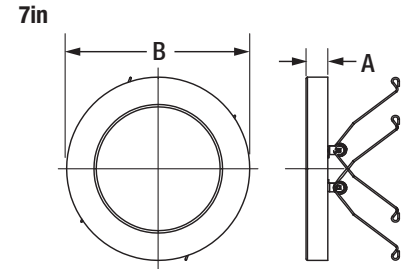

17W

Average Diffuse Angle(50%): 104.2°

— C0-C180 — C90-C270 — G0

21W

Average Diffuse Angle(50%): 109.4°

— C0-C180 — C90-C270 — G0

Physical Information

Lamp Description	(A) Height (in)	(B) Diameter (in)
LEDSLMDNL5R650ST9SC3	.82	5
LEDSLMDNL7R850ST9SC3	.82	7
LEDSLMDNL9R1200ST9SC3	.82	9
LEDSLMDNL12R1500ST9SC3	.82	12