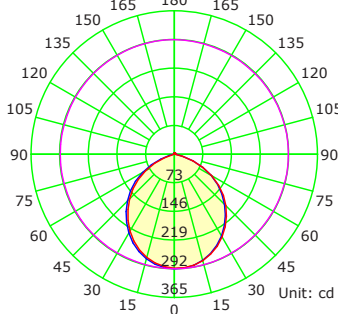

Ordering Guide

LED	SLMDNL	XX	R	XXXX	S	T	9	SC3
LED	Slim Downlight	Diameter 5", 7", 9" or 12"	Shape R = Round	Lumens 650, 850, 1200 or 1500lm	Single Voltage	Phase cut dimming (Triac)	CRI >90	Color Temperature Selectable 2700K/3000K/3500K/ 4000K/5000K

Ordering Information

Item Number	Ordering Abbreviation	Power (W)	Base Type	Replaces	Input Voltage (V)	Average Life (hrs)	CCT	Typical Lumens (lm)	CRI	Power Factor	Bulb Finish	Case Qty	ENERGY STAR®	T20	T24
62033	LEDSLMDNL5R650ST9SC3	9	Screw base	65W	120	50,000	2700/3000/3500/ 4000/5000K	650	>90	>90	Frosted	4	Yes	No	Yes
62034	LEDSLMDNL7R850ST9SC3	12	Screw base	75W	120	50,000	2700/3000/3500/ 4000/5000K	850	>90	>90	Frosted	4	Yes	No	Yes
62035	LEDSLMDNL9R1200ST9SC3	17	Screw base	100W	120	50,000	2700/3000/3500/ 4000/5000K	1200	>90	>90	Frosted	4	Yes	No	Yes
62036	LEDSLMDNL12R1500ST9SC3	21	Screw base	150W	120	50,000	2700/3000/3500/ 4000/5000K	1500	>90	>90	Frosted	4	Yes	No	Yes

*Energy savings over life of lamp calculated at \$0.11/kWh

Photometric Information

9W

Average Diffuse Angle(50%): 102.3°

— C0-C180 — C90-C270 — G0

12W

Average Diffuse Angle(50%): 102.9°

— C0-C180 — C90-C270 — G5