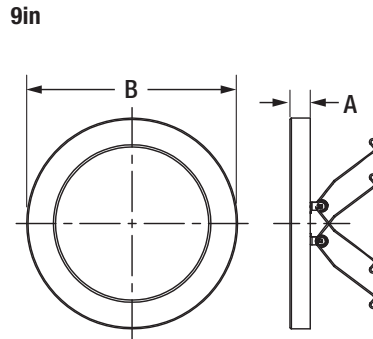

17W

Average Diffuse Angle(50%): 104.2°

— C0-C180 — C90-C270 — G0

21W

Average Diffuse Angle(50%): 109.4°

— C0-C180 — C90-C270 — G0

Physical Information

Lamp Description	(A) Height (in)	(B) Diameter (in)
LEDSLMDNL5R650ST9SC3	.82	5
LEDSLMDNL7R850ST9SC3	.82	7
LEDSLMDNL9R1200ST9SC3	.82	9
LEDSLMDNL12R1500ST9SC3	.82	12