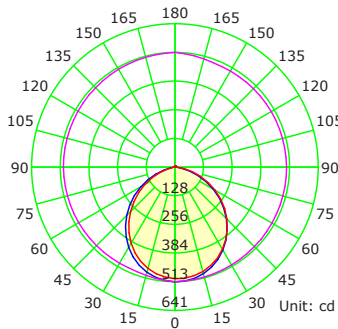

*Energy savings over life of lamp calculated at \$0.11/kWh

Photometric Information

9W

Average Diffuse Angle(50%): 102.3°

— C0-C180 — C90-C270 — G0

12W

Average Diffuse Angle(50%): 102.9°

— C0-C180 — C90-C270 — G5

17W

Average Diffuse Angle(50%): 104.2°

— C0-C180 — C90-C270 — G0

21W

Average Diffuse Angle(50%): 109.4°

— C0-C180 — C90-C270 — G0

Physical Information

Lamp Description	(A) Height (in)	(B) Diameter (in)
LEDSLMDNL5R650ST9SC3	.82	5
LEDSLMDNL7R850ST9SC3	.82	7
LEDSLMDNL9R1200ST9SC3	.82	9
LEDSLMDNL12R1500ST9SC3	.82	12