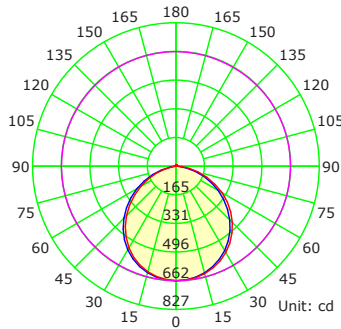

*Energy savings over life of lamp calculated at \$0.11/kWh

Photometric Information

9W

Average Diffuse Angle(50%): 102.3°

— C0-C180 — C90-C270 — G0

12W

Average Diffuse Angle(50%): 102.9°

— C0-C180 — C90-C270 — G5

17W

Average Diffuse Angle(50%): 104.2°

— C0-C180 — C90-C270 — G0

21W

Average Diffuse Angle(50%): 109.4°

— C0-C180 — C90-C270 — G0

Physical Information

Lamp Description	(A) Height (in)	(B) Diameter (in)
LEDSLMDNL5R650ST9SC3	.82	5
LEDSLMDNL7R850ST9SC3	.82	7
LEDSLMDNL9R1200ST9SC3	.82	9
LEDSLMDNL12R1500ST9SC3	.82	12