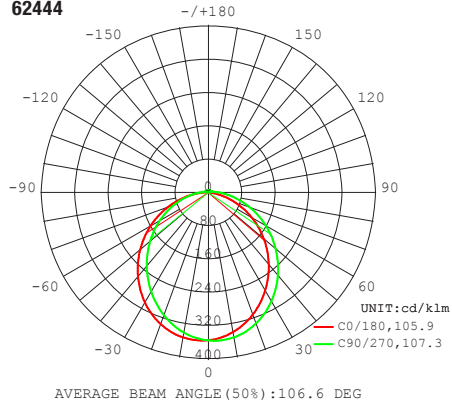

Photometric Information

62440

62441

62442

62443

62444

Hardwired Installation

Swivel Head