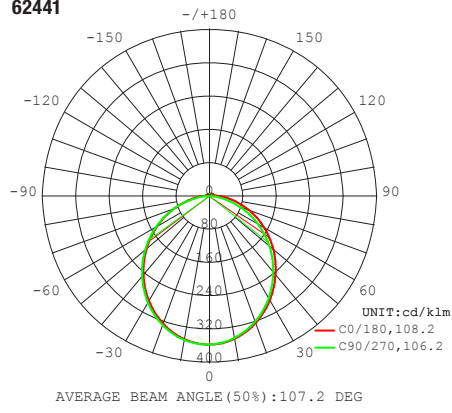

Ordering Information

Item Number	Ordering Abbreviation	Power (W)	Input Voltage (V)	Length	Dimming	CRI	Power Factor	Color Temp	Total Fixture Lumens (lm)	Lens Finish	Case Qty	ENERGY STAR®	T20
62440	UNDCAB2A450ST8SC210INWH	6.5	120V	10"	Phase Cut	>80	>0.9	2700K/3000K/4000K	450	Frosted	4	Yes	Yes
62441	UNDCAB2A600ST8SC212INWH	9	120V	12"	Phase Cut	>80	>0.9	2700K/3000K/4000K	600	Frosted	4	Yes	Yes
62442	UNDCAB2A1000ST8SC218INWH	14	120V	18"	Phase Cut	>80	>0.9	2700K/3000K/4000K	1000	Frosted	4	Yes	Yes
62443	UNDCAB2A1200ST8SC224INWH	18	120V	24"	Phase Cut	>80	>0.9	2700K/3000K/4000K	1200	Frosted	4	Yes	Yes
62444	UNDCAB2A1900ST8SC236INWH	24	120V	36"	Phase Cut	>80	>0.9	2700K/3000K/4000K	1900	Frosted	4	Yes	Yes

Dimmer Compatibility

Dimmer	Model
Leviton SureSlide	6674
Lutron Maestro C-L	MACL-153M
Lutron Diva	DVCL-153P
Lutron Caseta	PD-6WCL
Legrand Radiant	RHCL453P
Lutron Diva	DVELV-300P

Physical Information

Luminaire Description	Length in (mm)	Height in (mm)
UNDCAB2A450ST8SC210INWH	10 (254)	1 (25.4)
UNDCAB2A600ST8SC212INWH	12 (304.8)	1 (25.4)
UNDCAB2A1000ST8SC218INWH	18 (457.2)	1 (25.4)
UNDCAB2A1200ST8SC224INWH	24 (609.6)	1 (25.4)
UNDCAB2A1900ST8SC236INWH	36 (914.4)	1 (25.4)

Photometric Information

62440

62441

62442

62443

62444

Hardwired Installation

Swivel Head