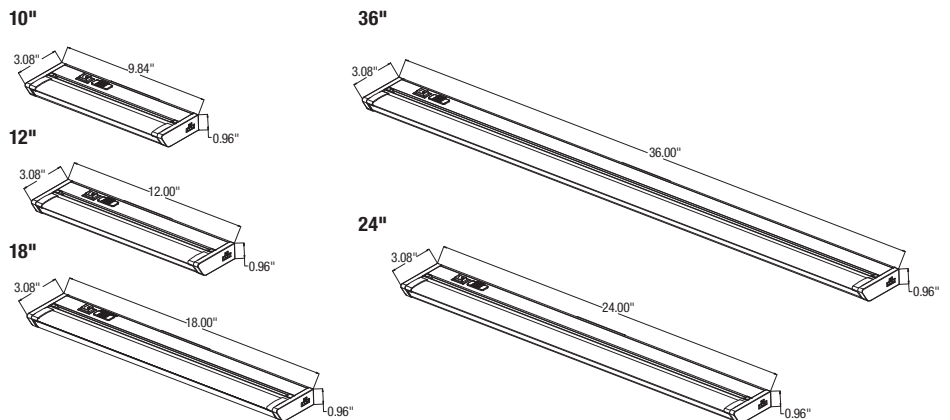

Ordering Information

Item Number	Ordering Abbreviation	Power (W)	Input Voltage (V)	Length	Dimming	CRI	Power Factor	Color Temp	Total Fixture Lumens (lm)	Lens Finish	Case Qty	ENERGY STAR®	T20
62440	UNDCAB2A450ST8SC210INWH	6.5	120V	10"	Phase Cut	>80	>0.9	2700K/3000K/4000K	450	Frosted	4	Yes	Yes
62441	UNDCAB2A600ST8SC212INWH	9	120V	12"	Phase Cut	>80	>0.9	2700K/3000K/4000K	600	Frosted	4	Yes	Yes
62442	UNDCAB2A1000ST8SC218INWH	14	120V	18"	Phase Cut	>80	>0.9	2700K/3000K/4000K	1000	Frosted	4	Yes	Yes
62443	UNDCAB2A1200ST8SC224INWH	18	120V	24"	Phase Cut	>80	>0.9	2700K/3000K/4000K	1200	Frosted	4	Yes	Yes
62444	UNDCAB2A1900ST8SC236INWH	24	120V	36"	Phase Cut	>80	>0.9	2700K/3000K/4000K	1900	Frosted	4	Yes	Yes

Dimmer Compatibility

Dimmer	Model
Leviton SureSlide	6674
Lutron Maestro C-L	MACL-153M
Lutron Diva	DVCL-153P
Lutron Caseta	PD-6WCL
Legrand Radiant	RHCL453P
Lutron Diva	DVELV-300P

Physical Information

Luminaire Description	Length in (mm)	Height in (mm)
UNDCAB2A450ST8SC210INWH	10 (254)	1 (25.4)
UNDCAB2A600ST8SC212INWH	12 (304.8)	1 (25.4)
UNDCAB2A1000ST8SC218INWH	18 (457.2)	1 (25.4)
UNDCAB2A1200ST8SC224INWH	24 (609.6)	1 (25.4)
UNDCAB2A1900ST8SC236INWH	36 (914.4)	1 (25.4)