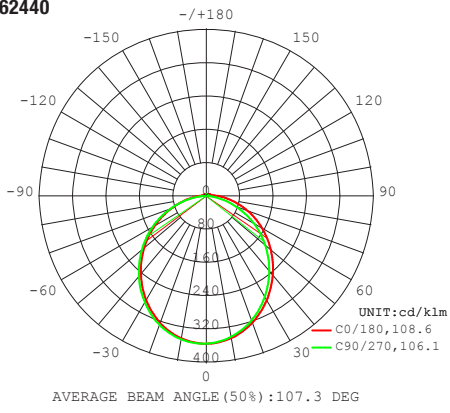

Ordering Information

Item Number	Ordering Abbreviation	Power (W)	Input Voltage (V)	Length	Dimming	CRI	Power Factor	Color Temp	Total Fixture Lumens (lm)	Lens Finish	Case Qty	ENERGY STAR®	T20
62440	UNDCAB2A450ST8SC210INWH	6.5	120V	10"	Phase Cut	>80	>0.9	2700K/3000K/4000K	450	Frosted	4	Yes	Yes
62441	UNDCAB2A600ST8SC212INWH	9	120V	12"	Phase Cut	>80	>0.9	2700K/3000K/4000K	600	Frosted	4	Yes	Yes
62442	UNDCAB2A1000ST8SC218INWH	14	120V	18"	Phase Cut	>80	>0.9	2700K/3000K/4000K	1000	Frosted	4	Yes	Yes
62443	UNDCAB2A1200ST8SC224INWH	18	120V	24"	Phase Cut	>80	>0.9	2700K/3000K/4000K	1200	Frosted	4	Yes	Yes
62444	UNDCAB2A1900ST8SC236INWH	24	120V	36"	Phase Cut	>80	>0.9	2700K/3000K/4000K	1900	Frosted	4	Yes	Yes

Dimmer Compatibility

Dimmer	Model
Leviton SureSlide	6674
Lutron Maestro C-L	MACL-153M
Lutron Diva	DVCL-153P
Lutron Caseta	PD-6WCL
Legrand Radiant	RHCL453P
Lutron Diva	DVELV-300P

Physical Information

Luminaire Description	Length in (mm)	Height in (mm)
UNDCAB2A450ST8SC210INWH	10 (254)	1 (25.4)
UNDCAB2A600ST8SC212INWH	12 (304.8)	1 (25.4)
UNDCAB2A1000ST8SC218INWH	18 (457.2)	1 (25.4)
UNDCAB2A1200ST8SC224INWH	24 (609.6)	1 (25.4)
UNDCAB2A1900ST8SC236INWH	36 (914.4)	1 (25.4)

Photometric Information

62440

62441

62442

62443

62444

Hardwired Installation

Swivel Head