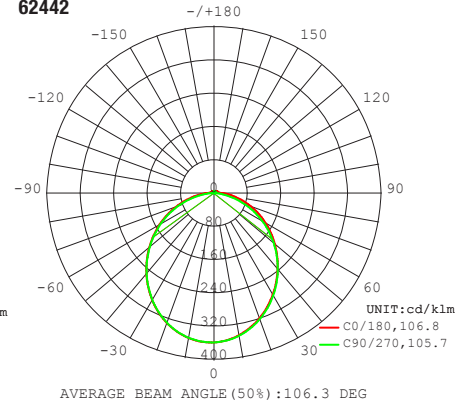

Photometric Information

62440

62441

62442

62443

62444

Hardwired Installation

Swivel Head