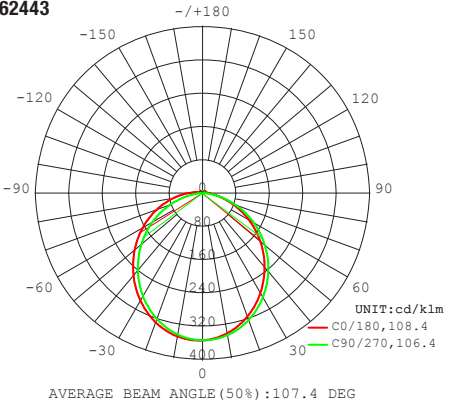

Photometric Information

62440

62441

62442

62443

62444

Hardwired Installation

Swivel Head