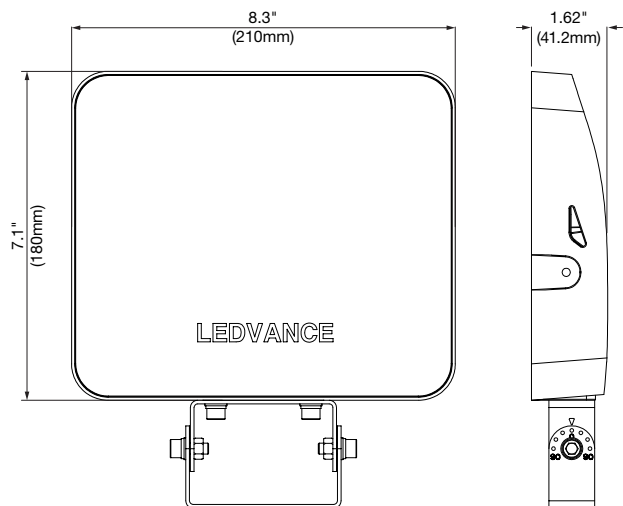

PHYSICAL INFORMATION

LUMINAIRE DESCRIPTION	LENGTH IN (MM)	WIDTH IN (MM)	HEIGHT IN (MM)	WEIGHT LB (KG)	CORD LENGTH IN (MM)
30W	7 (180)	1.65 (42)	5.9 (150)	2.43 (1.1)	24 (610)
60W	8.3 (210)	1.62 (41.2)	7.1 (180)	2.9 (1.32)	24 (610)
140W	10.95 (278)	2.28 (58)	8.82 (224)	7.1 (3.2)	40 (1016)
300W	16.54 (420)	2.91 (74)	14.17 (360)	16.1 (7.3)	40 (1016)
470W	22.1 (560)	2.95 (75)	17.72 (450)	25.8 (11.7)	40 (1016)

PHYSICAL INFORMATION (continued)

**FLOOD LIGHT WITH
KUNCKLE-30W**

30W-TRUNNION

**FLOOD LIGHT WITH
KUNCKLE-60W**

60W-TRUNNION

PHYSICAL INFORMATION (continued)

**FLOOD LIGHT WITH
SLIP FITTER-140W**

140W-TRUNNION