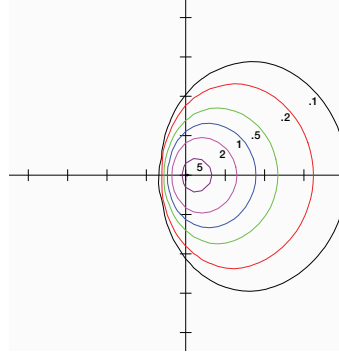

PHYSICAL INFORMATION

LUMINAIRE DESCRIPTION	LENGTH IN (MM)	WIDTH IN (MM)	HEIGHT IN (MM)	WEIGHT LB (KG)	CORD LENGTH IN (MM)
30W	7 (180)	1.65 (42)	5.9 (150)	2.43 (1.1)	24 (610)
60W	8.3 (210)	1.62 (41.2)	7.1 (180)	2.9 (1.32)	24 (610)
140W	10.95 (278)	2.28 (58)	8.82 (224)	7.1 (3.2)	40 (1016)
300W	16.54 (420)	2.91 (74)	14.17 (360)	16.1 (7.3)	40 (1016)
470W	22.1 (560)	2.95 (75)	17.72 (450)	25.8 (11.7)	40 (1016)

PHOTOMETRIC INFORMATION

HORIZONTAL ISO FOOT-CANDLE PLOT

30W mounted at 15' with 45 degree angle

60W mounted at 20' with 45 degree angle

140W mounted at 30' with 45 degree angle

30W	MOUNTING HEIGHT (FT)	10	12	15	18	20	22
	MULTIPLIER	2.25	1.56	1	0.69	0.56	0.46
60W	MOUNTING HEIGHT (FT)	12	15	18	20	22	25
	MULTIPLIER	2.78	1.78	1.23	1	0.83	0.64
140W	MOUNTING HEIGHT (FT)	20	22	25	30	35	40
	MULTIPLIER	2.25	1.86	1.44	1	0.73	0.56