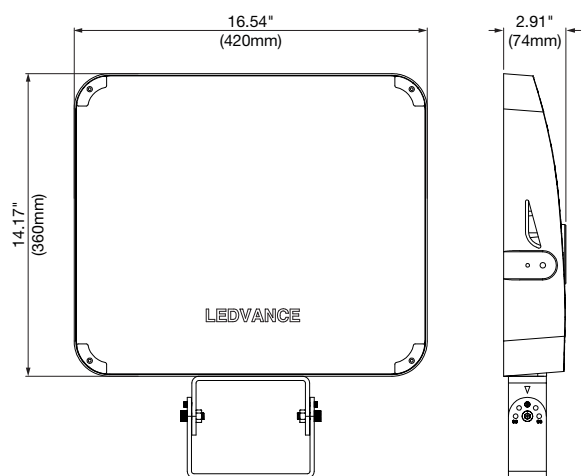

300W-TRUNNION