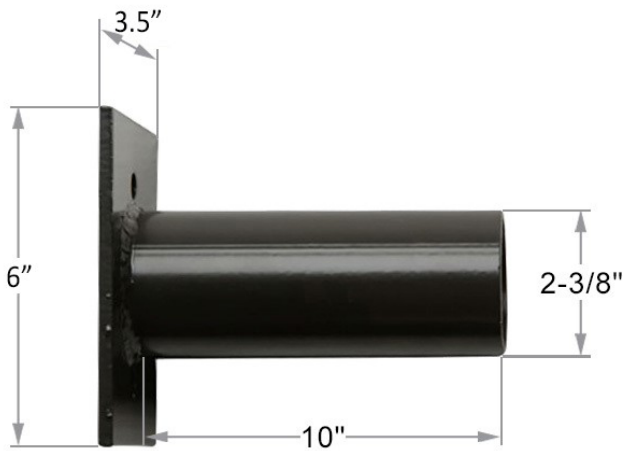

PHYSICAL INFORMATION

LUMINAIRE DESCRIPTION	LENGTH IN (MM)	WIDTH IN (MM)	HEIGHT IN (MM)	WEIGHT LB (KG)	CORD LENGTH IN (MM)
30W	7 (180)	1.65 (42)	5.9 (150)	2.43 (1.1)	24 (610)
60W	8.3 (210)	1.62 (41.2)	7.1 (180)	2.9 (1.32)	24 (610)
140W	10.95 (278)	2.28 (58)	8.82 (224)	7.1 (3.2)	40 (1016)
300W	16.54 (420)	2.91 (74)	14.17 (360)	16.1 (7.3)	40 (1016)
470W	22.1 (560)	2.95 (75)	17.72 (450)	25.8 (11.7)	40 (1016)

MOUNTING BRACKETS

- 1/2" IPS and Trunnion included with 30W and 60W
- Slip Fitter and Trunnion included with 140W, 300W, 470W
- Yoke Mount sold separately for all wattages

YOKE MOUNT

WALL BRACKET

61174

61175