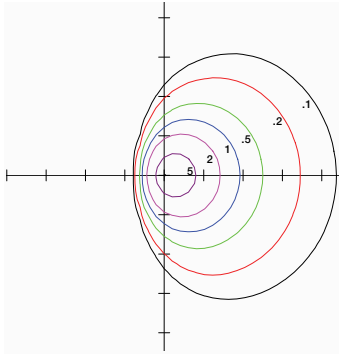

300W mounted at 40' with 45 degree angle