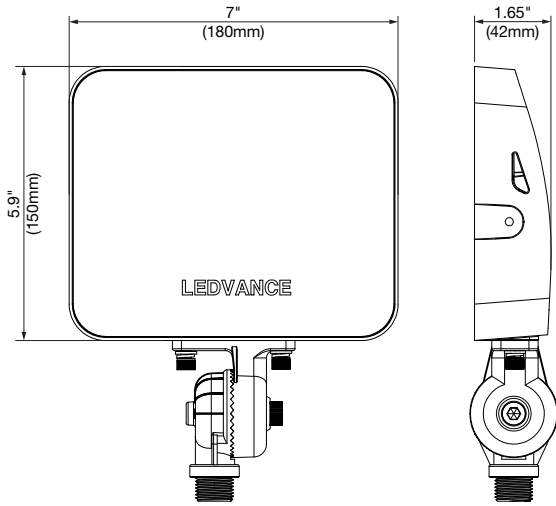

PHYSICAL INFORMATION (continued)

**FLOOD LIGHT WITH
KUNCKLE-30W**