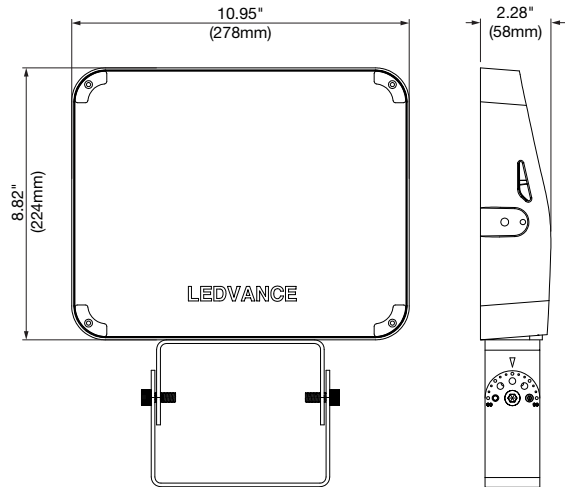

PHYSICAL INFORMATION

LUMINAIRE DESCRIPTION	LENGTH IN (MM)	WIDTH IN (MM)	HEIGHT IN (MM)	WEIGHT LB (KG)	CORD LENGTH IN (MM)
30W	7 (180)	1.65 (42)	5.9 (150)	2.43 (1.1)	24 (610)
60W	8.3 (210)	1.62 (41.2)	7.1 (180)	2.9 (1.32)	24 (610)
140W	10.95 (278)	2.28 (58)	8.82 (224)	7.1 (3.2)	40 (1016)
300W	16.54 (420)	2.91 (74)	14.17 (360)	16.1 (7.3)	40 (1016)
470W	22.1 (560)	2.95 (75)	17.72 (450)	25.8 (11.7)	40 (1016)

PHYSICAL INFORMATION (continued)

**FLOOD LIGHT WITH
KUNCKLE-30W**

30W-TRUNNION

**FLOOD LIGHT WITH
KUNCKLE-60W**

60W-TRUNNION

PHYSICAL INFORMATION (continued)

**FLOOD LIGHT WITH
SLIP FITTER-140W**

140W-TRUNNION