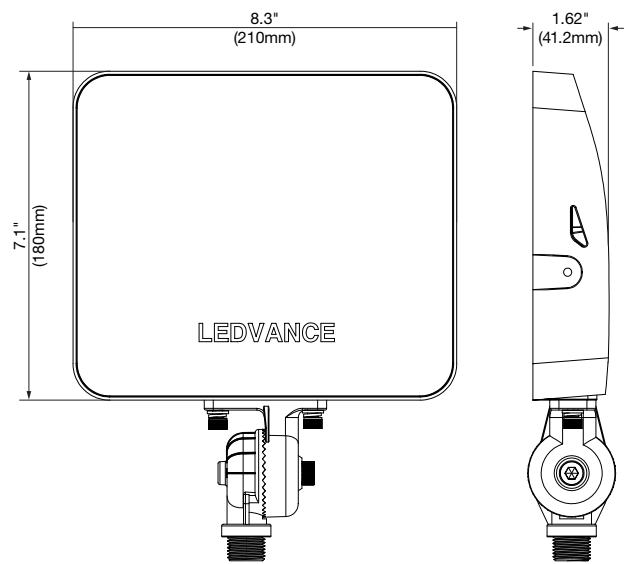

PHYSICAL INFORMATION

LUMINAIRE DESCRIPTION	LENGTH IN (MM)	WIDTH IN (MM)	HEIGHT IN (MM)	WEIGHT LB (KG)	CORD LENGTH IN (MM)
30W	7 (180)	1.65 (42)	5.9 (150)	2.43 (1.1)	24 (610)
60W	8.3 (210)	1.62 (41.2)	7.1 (180)	2.9 (1.32)	24 (610)
140W	10.95 (278)	2.28 (58)	8.82 (224)	7.1 (3.2)	40 (1016)
300W	16.54 (420)	2.91 (74)	14.17 (360)	16.1 (7.3)	40 (1016)
470W	22.1 (560)	2.95 (75)	17.72 (450)	25.8 (11.7)	40 (1016)

PHYSICAL INFORMATION (continued)

**FLOOD LIGHT WITH
KUNCKLE-30W**

30W-TRUNNION

**FLOOD LIGHT WITH
KUNCKLE-60W**

60W-TRUNNION

PHYSICAL INFORMATION (continued)

**FLOOD LIGHT WITH
SLIP FITTER-140W**

140W-TRUNNION