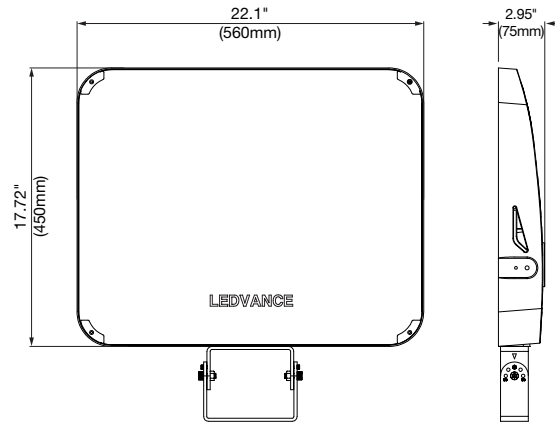

470W-TRUNNION

ACCESSORIES

ITEM #	ORDERING ABBREVIATION	ITEM DESCRIPTION
Photocells		
61393	AREAFLDXANEMAPHOTOCELLUNV	Area/Flood NEMA Photocell 120-277V
64258	AREAFLDXANEMAPHOTOCELLHUV	Area/Flood NEMA Photocell 347-480V
Yoke Mounts		
65838	FLOODLT2AYOKE30WBZ	Yoke Mount, 30W, Bronze
65839	FLOODLT2AYOKE60WBZ	Yoke Mount, 60W, Bronze
65840	FLOODLT2AYOKE140WBZ	Yoke Mount, 140W, Bronze
65841	FLOODLT2AYOKE300WBZ	Yoke Mount, 300W, Bronze
65842	FLOODLT2AYOKE470WBZ	Yoke Mount, 470W, Bronze
Wall Mounting Brackets		
61174	BRACKET1AWALLHORIZTENONBZ	Horizontal Wall Mounting Bracket, Bronze
61175	BRACKET1AWALL90DEGTENONBZ	90° Wall Mounting Bracket, Bronze