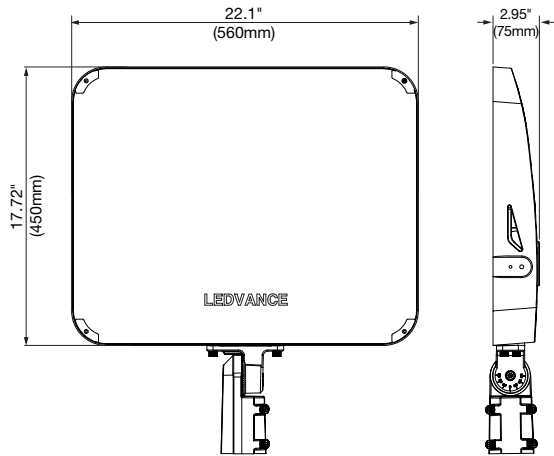

PHYSICAL INFORMATION (continued)

FLOOD LIGHT WITH SLIP FITTER-470W