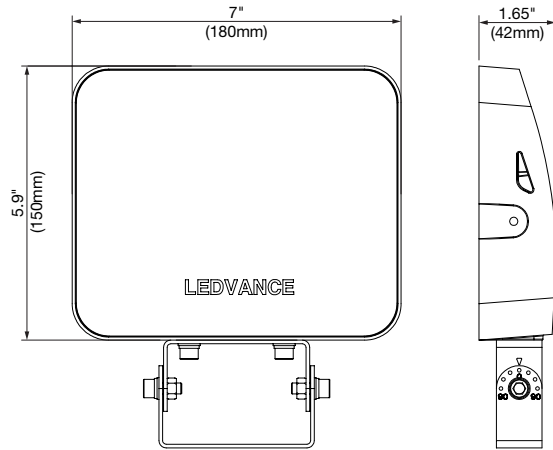

30W-TRUNNION