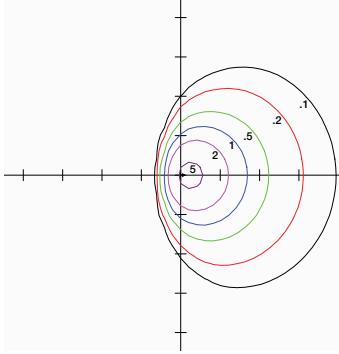

PHYSICAL INFORMATION

LUMINAIRE DESCRIPTION	LENGTH IN (MM)	WIDTH IN (MM)	HEIGHT IN (MM)	WEIGHT LB (KG)	CORD LENGTH IN (MM)
30W	7 (180)	1.65 (42)	5.9 (150)	2.43 (1.1)	24 (610)
60W	8.3 (210)	1.62 (41.2)	7.1 (180)	2.9 (1.32)	24 (610)
140W	10.95 (278)	2.28 (58)	8.82 (224)	7.1 (3.2)	40 (1016)
300W	16.54 (420)	2.91 (74)	14.17 (360)	16.1 (7.3)	40 (1016)
470W	22.1 (560)	2.95 (75)	17.72 (450)	25.8 (11.7)	40 (1016)

PHOTOMETRIC INFORMATION

HORIZONTAL ISO FOOT-CANDLE PLOT

30W mounted at 15' with 45 degree angle

60W mounted at 20' with 45 degree angle

140W mounted at 30' with 45 degree angle

30W	MOUNTING HEIGHT (FT)	10	12	15	18	20	22
	MULTIPLIER	2.25	1.56	1	0.69	0.56	0.46
60W	MOUNTING HEIGHT (FT)	12	15	18	20	22	25
	MULTIPLIER	2.78	1.78	1.23	1	0.83	0.64
140W	MOUNTING HEIGHT (FT)	20	22	25	30	35	40
	MULTIPLIER	2.25	1.86	1.44	1	0.73	0.56