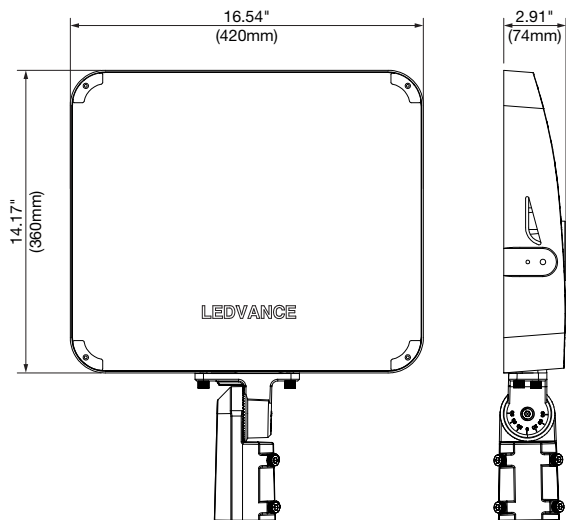

**FLOOD LIGHT WITH
SLIP FITTER-300W**