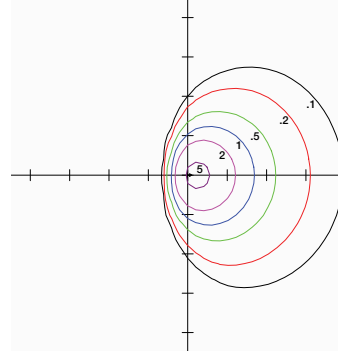

PHOTOMETRIC INFORMATION

HORIZONTAL ISO FOOT-CANDLE PLOT

30W mounted at 15' with 45 degree angle

60W mounted at 20' with 45 degree angle

140W mounted at 30' with 45 degree angle

30W	MOUNTING HEIGHT (FT)	10	12	15	18	20	22
	MULTIPLIER	2.25	1.56	1	0.69	0.56	0.46
60W	MOUNTING HEIGHT (FT)	12	15	18	20	22	25
	MULTIPLIER	2.78	1.78	1.23	1	0.83	0.64
140W	MOUNTING HEIGHT (FT)	20	22	25	30	35	40
	MULTIPLIER	2.25	1.86	1.44	1	0.73	0.56