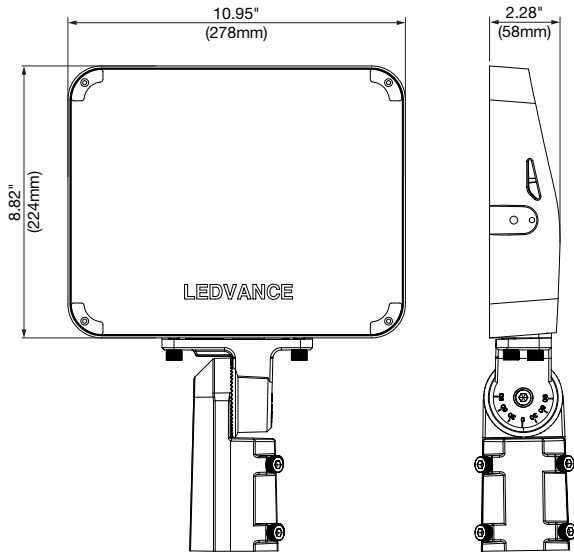

PHYSICAL INFORMATION

LUMINAIRE DESCRIPTION	LENGTH IN (MM)	WIDTH IN (MM)	HEIGHT IN (MM)	WEIGHT LB (KG)	CORD LENGTH IN (MM)
30W	7 (180)	1.65 (42)	5.9 (150)	2.43 (1.1)	24 (610)
60W	8.3 (210)	1.62 (41.2)	7.1 (180)	2.9 (1.32)	24 (610)
140W	10.95 (278)	2.28 (58)	8.82 (224)	7.1 (3.2)	40 (1016)
300W	16.54 (420)	2.91 (74)	14.17 (360)	16.1 (7.3)	40 (1016)
470W	22.1 (560)	2.95 (75)	17.72 (450)	25.8 (11.7)	40 (1016)

PHYSICAL INFORMATION (continued)

**FLOOD LIGHT WITH
KUNCKLE-30W**

30W-TRUNNION

**FLOOD LIGHT WITH
KUNCKLE-60W**

60W-TRUNNION

PHYSICAL INFORMATION (continued)

**FLOOD LIGHT WITH
SLIP FITTER-140W**

140W-TRUNNION