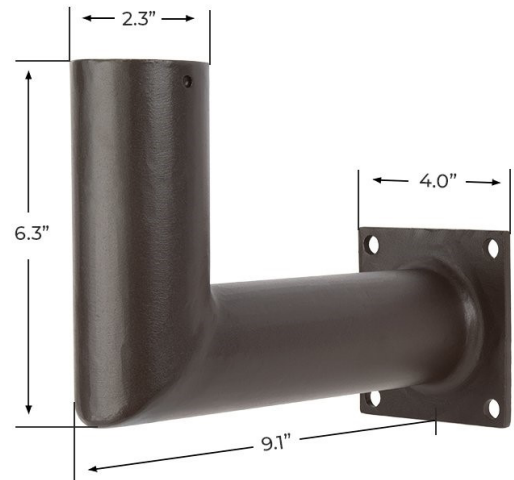

PHYSICAL INFORMATION

LUMINAIRE DESCRIPTION	LENGTH IN (MM)	WIDTH IN (MM)	HEIGHT IN (MM)	WEIGHT LB (KG)	CORD LENGTH IN (MM)
30W	7 (180)	1.65 (42)	5.9 (150)	2.43 (1.1)	24 (610)
60W	8.3 (210)	1.62 (41.2)	7.1 (180)	2.9 (1.32)	24 (610)
140W	10.95 (278)	2.28 (58)	8.82 (224)	7.1 (3.2)	40 (1016)
300W	16.54 (420)	2.91 (74)	14.17 (360)	16.1 (7.3)	40 (1016)
470W	22.1 (560)	2.95 (75)	17.72 (450)	25.8 (11.7)	40 (1016)

**FLOOD LIGHT WITH
SLIP FITTER-300W**

300W-TRUNNION

PHYSICAL INFORMATION (continued)

FLOOD LIGHT WITH SLIP FITTER-470W

470W-TRUNNION

ACCESSORIES

ITEM #	ORDERING ABBREVIATION	ITEM DESCRIPTION
Photocells		
61393	AREAFLDXANEMAPHOTOCELLUNV	Area/Flood NEMA Photocell 120-277V
64258	AREAFLDXANEMAPHOTOCELLHUV	Area/Flood NEMA Photocell 347-480V
Yoke Mounts		
65838	FLOODLT2AYOKE30WBZ	Yoke Mount, 30W, Bronze
65839	FLOODLT2AYOKE60WBZ	Yoke Mount, 60W, Bronze
65840	FLOODLT2AYOKE140WBZ	Yoke Mount, 140W, Bronze
65841	FLOODLT2AYOKE300WBZ	Yoke Mount, 300W, Bronze
65842	FLOODLT2AYOKE470WBZ	Yoke Mount, 470W, Bronze
Wall Mounting Brackets		
61174	BRACKET1AWALLHORIZTENONBZ	Horizontal Wall Mounting Bracket, Bronze
61175	BRACKET1AWALL90DEGTENONBZ	90° Wall Mounting Bracket, Bronze

MOUNTING BRACKETS

- 1/2" IPS and Trunnion included with 30W and 60W
- Slip Fitter and Trunnion included with 140W, 300W, 470W
- Yoke Mount sold separately for all wattages

YOKE MOUNT

WALL BRACKET

61174

61175