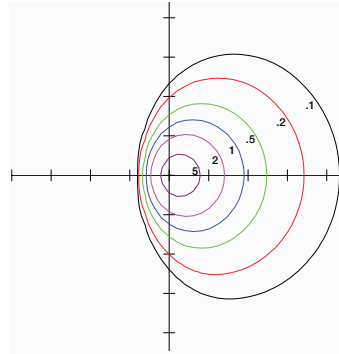

470W mounted at 50' with 45 degree angle

300W	MOUNTING HEIGHT (FT)	25	30	35	40	45	50
	MULTIPLIER	2.56	1.78	1.31	1	0.79	0.64
470W	MOUNTING HEIGHT (FT)	35	40	45	50	55	60
	MULTIPLIER	2.04	1.56	1.23	1	0.83	0.69