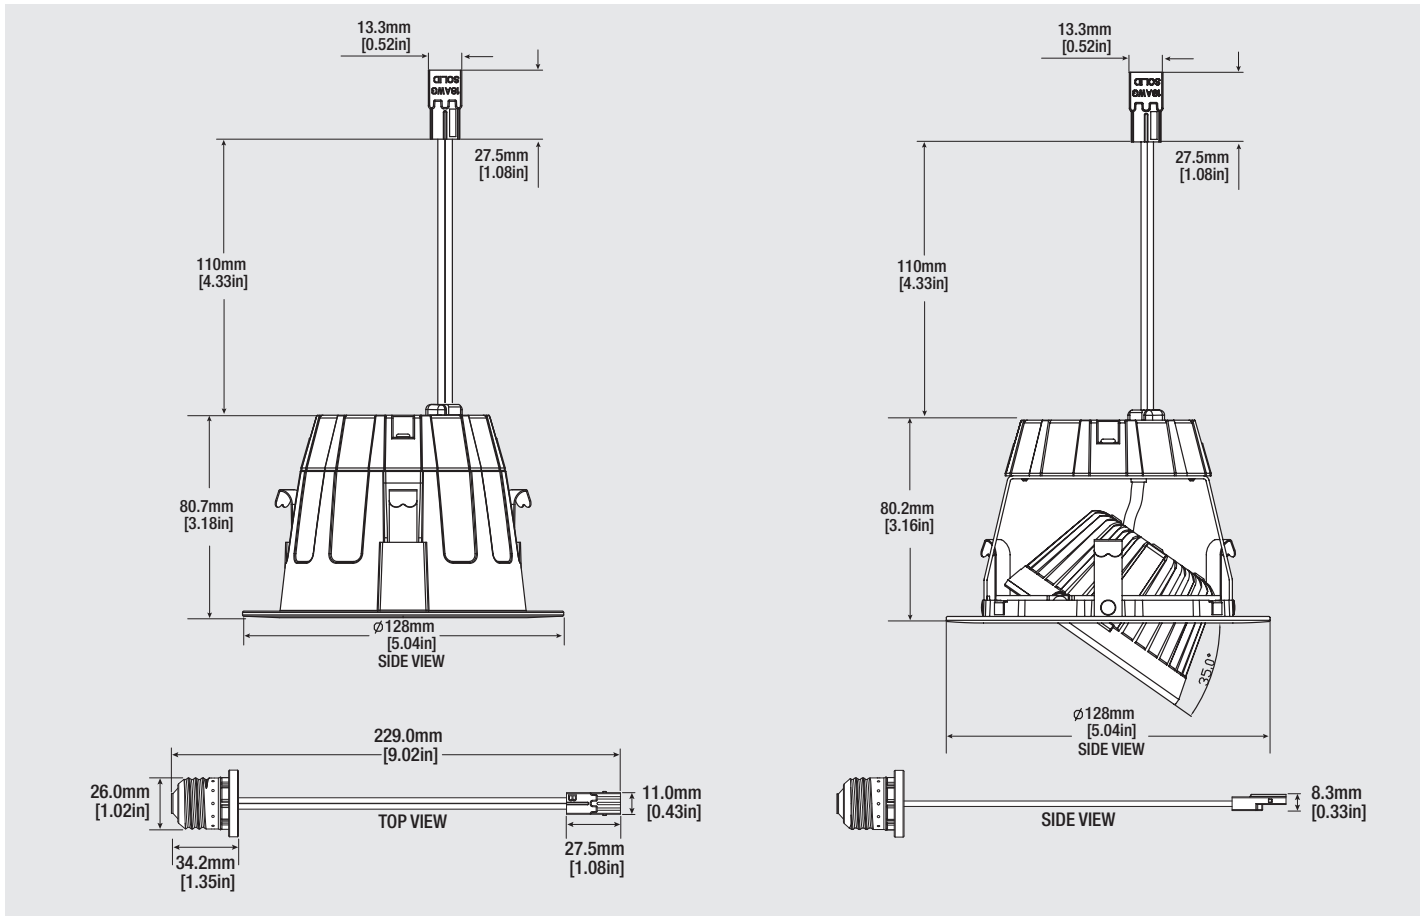

Assembly Diagram