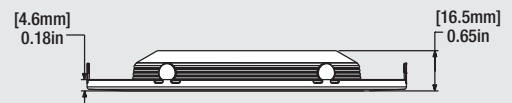

Retrofit Trim (For non-gimbal only, cannot be used with gimbal)

70696	RT4/TRIM/BLK	One Tone: Black Trim & Black Reflector
70697	RT4/TRIM/ORBZ	One Tone: Bronze Trim & Bronze Reflector
70698	RT4/TRIM/SN	One Tone: Satin Nickel Trim & Satin Nickel Reflector
70713	RT4/TRIM/BLKBAFFLE	Two Tone: White Trim & Black Baffle Reflector
70714	RT4/TRIM/WHTBAFFLE	Two Tone: White Trim & White Baffle Reflector
70716	RT4/TRIM/ALZAK	Two Tone: White Trim & Alzak Reflector