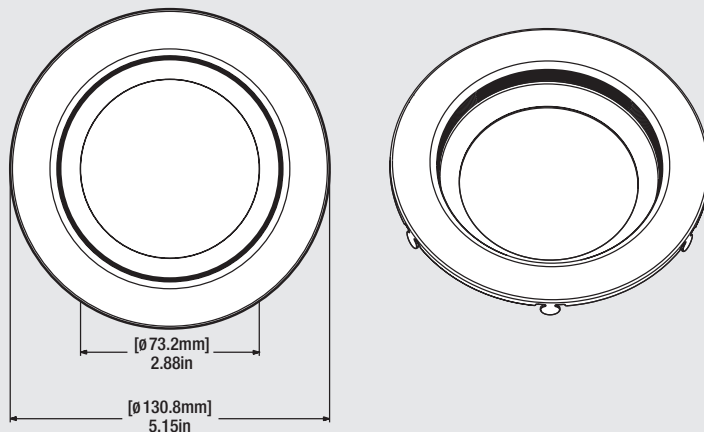

Retrofit Trim (For non-gimbal only, cannot be used with gimbal)

70696	RT4/TRIM/BLK	One Tone: Black Trim & Black Reflector
70697	RT4/TRIM/ORBZ	One Tone: Bronze Trim & Bronze Reflector
70698	RT4/TRIM/SN	One Tone: Satin Nickel Trim & Satin Nickel Reflector
70713	RT4/TRIM/BLKBAFFLE	Two Tone: White Trim & Black Baffle Reflector
70714	RT4/TRIM/WHTBAFFLE	Two Tone: White Trim & White Baffle Reflector
70716	RT4/TRIM/ALZAK	Two Tone: White Trim & Alzak Reflector