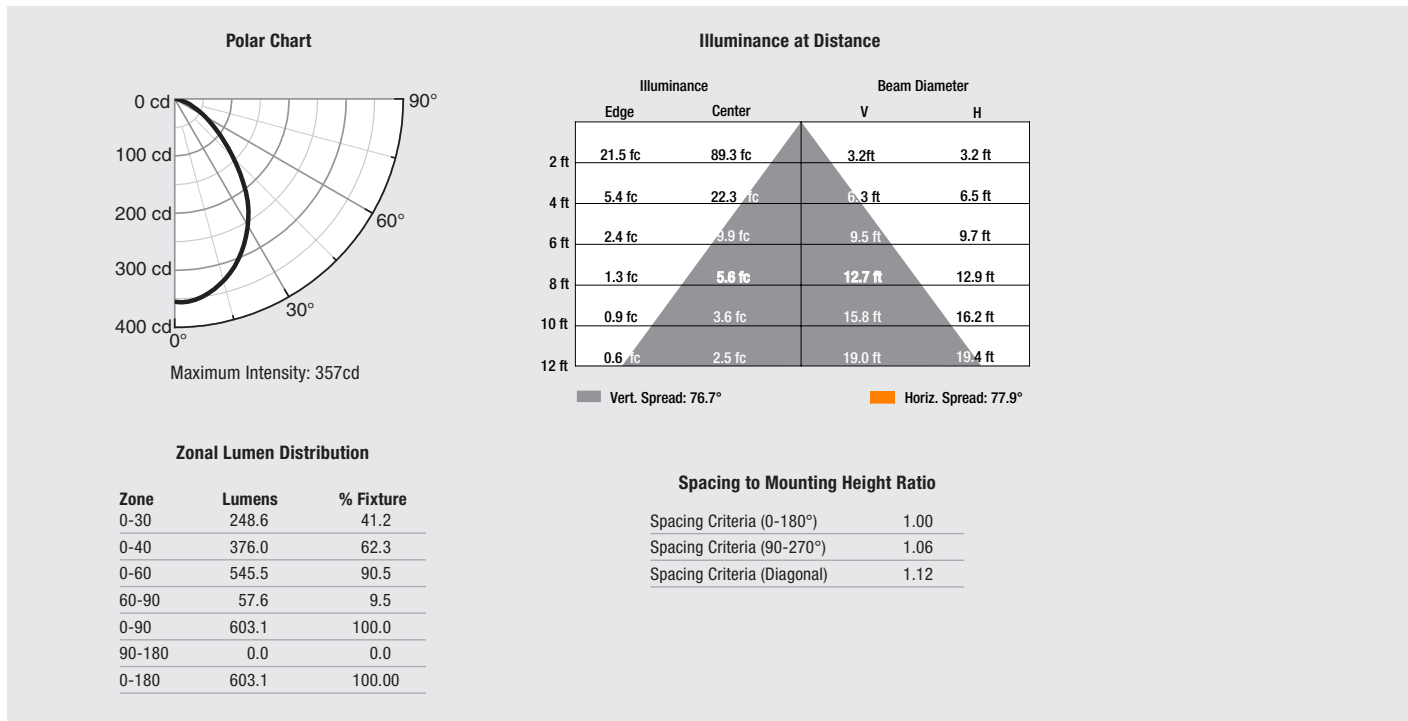

Photometric Information

Application Information

Application Notes

1. Operating temperature range between -40°F and 104°F (-40°C and 40°C).
2. Suitable for indoor and outdoor dry, damp and wet locations.
3. Suitable for dimmers or in housings controlled by a dimmer. For a list of compatible dimmers, please refer to www.sylvania.com/dimming-compatibility-list.
4. Not intended for use with emergency light fixtures or exit lights.
5. For use in housings that can structurally support a lamp weighing one pound.
6. Designed to install in standard 4" insulated and non-insulated housings. For a list of compatible housings, please refer to www.sylvania.com/RT4.
7. For detailed warranty information, please refer to www.sylvania.com.
8. Compatible with Philips Bodine model ELI-S-20 and IOTA model IIS-125 Emergency Lighting Inverters.

LEDVANCE LLC
200 Ballardvale Street
Wilmington, MA 01887 USA
Phone 1-800-LIGHTBULB (1-800-544-4828)
www.sylvania.com

SYLVANIA and LEDVANCE are registered trademarks.
All other trademarks are those of their respective owners.
Product Licensee of Trademark SYLVANIA in General Lighting.
Specifications subject to change without notice.

[/sylvania](https://twitter.com/sylvania) [/sylvania](https://facebook.com/sylvania)