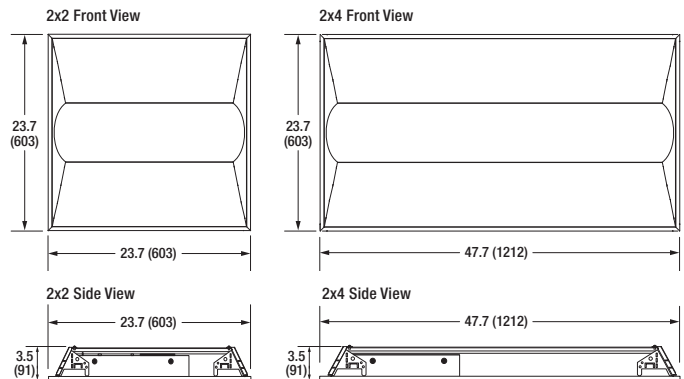

Dimensions

Dimensions in inches (mm).

Product Features

The Volumetric Troffers are environmentally preferable LED alternatives to traditional fluorescent luminaires, offering up to 55% in energy savings. They are offered in two sizes and are ideal for illuminating offices, retail and hospitality areas.

The volumetric design improves vertical illuminance while minimizing glare. LEDVANCE luminaires assure optimum light engine performance for extended service life and rated life (1A: ≥100,000 hours L₇₀, 2A: ≥ 70,000 hours L₇₀).

Wattage Comparison Chart

	Traditional Source	Traditional System Wattage	LED System Wattage	Energy Savings
2x2	3x17W T8	48	35	27%
	2xU31W T8	56	35	38%
	3x17W T8	48	25*	48%
	2xU31W T8	56	25*	55%
2x4	3x28W T8	58	42	28%
	3x32W T8	75	42	44%
	3x28W T8	58	35*	39%
	3x32W T8	75	35*	53%

* Volume2A Version

Specifications

- **Weight:** 2x2: 8.3lbs (3.8kg) Standard, 2x4: 13.4lbs (6.1kg) Standard
  2x2: 10.5lbs (4.8kg) Emergency, 2x4: 15.6lbs (7.1kg) Emergency
- **Construction:** Post painted sheet metal with UV stabilized polycarbonate diffuse curved lens. The standard color is white.
- **LED System:** LED system with a life rating of ≥100,000 hours (1A) and ≥70,000 hours (2A) at L₇₀ @ 25°C. Luminaire efficacy up to 113 LPW .
- **Electrical:** Offered in 25, 35 and 42 watts, the luminaire is designed to operate through the 120-277 VAC universal voltage range. The LED driver is a constant current device. The power factor is ≥90% and THD is ≤20%.
- **Dimming:** The driver is 0-10V dimmable (down to 10%). Please reference the dimmer compatibility document (LEDLUM012).
- **Color Characteristics:** CRI>80; CCT of 3500K or 4000K.
- **Optics:** Single white diffuse polycarbonate curved lens.
- **Installation:** Luminaire is recessed in T-Grid ceilings.
- **Operating Temperature:** -13°F to +104°F (-25°C to +40°C); EM: +32°F to +104°F (0°C to +40°C).
- **Listings:** cETLus classified to UL1598C standards and Non-IC rated for wet locations (covered ceiling mount only).
- **Warranty:** Standard 5-year luminaire warranty (LEDLUM002).
- **Note:** Specification subject to change without notice. IES files available online.

*DLC Premium only applicable on 2A versions.

Ordering Guide

Item Number:

VOLUME	XX	/	XXX	XXX	D	8	XX	/	XX	G	/	WH	/	X
Product Name	Generation		Wattage (1A)*	Voltage	Dimming	CRI	CCT		Dimension	Mounting		Color/Finish		Option
VOLUME	1A		035 = 35 Watts 042 = 42 Watts	UNV = 120-277V	D = 0-10V	8 = >80	35 = 3500K 40 = 4000K		22 = 2x2 24 = 2x4	G = Grid		WH = White		Blank = No Option E = Emergency
	2A		Wattage (2A)**											
			025 = 25 Watts 035 = 35 Watts