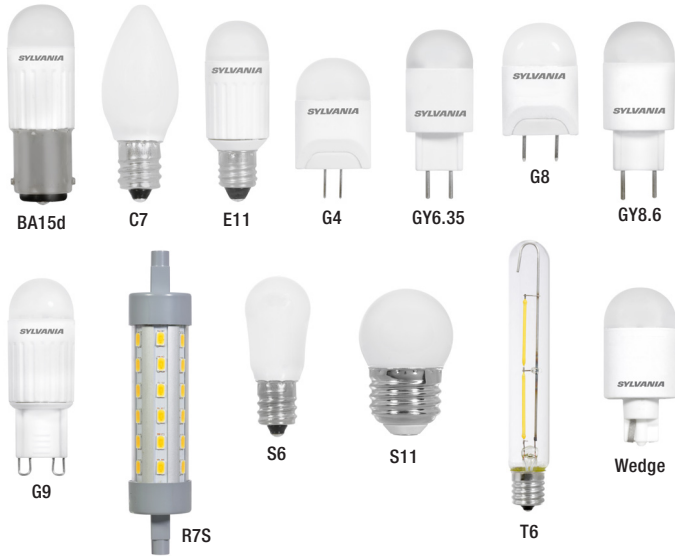

SYLVANIA LED Specialty Lamps

Key Features & Benefits

- Available in a variety of shapes, sizes, and base configurations
- Available in 3000K CCT
- UV and IR free
- Clean design and fully enclosed lamps
- Long life up to 15,000 hrs (L₇₀)
- Suitable for both residential and commercial applications

SYLVANIA LED Specialty Lamps are direct replacements for halogen lamps. They are available in a variety of shapes and base types, and in a natural white 3000K.

The compact size of the Specialty Lamps makes them ideal for a variety of applications in both residential and commercial applications, including vehicles, closets, under cabinets, chandeliers, displays, sconces, task lighting, and work lamps.

These bulbs have all the features of your typical LEDs, such as low heat emission, high energy efficiency, and a long rated life of 15,000 hours (L₇₀).

Product Offering

Bulb Shape	Base Type	Wattage	CCT
T3	BA15D	3.5	3000K
C7	E12	1	3000K
T3	E11	3.5	3000K
T2.5	G4	1.5, 2.5	3000K
G4.5	E10	0.5	3000K
T4	GY6.35	2	3000K
T4	G8	2	3000K
T4	G8.6	2	3000K
T4	G9	3.5	3000K
T3	R7S	12	3000K
S6	E12	1	3000K
S11	E26	1.5	3000K
T6	E17	2	3000K
T5	WEDGE	2	3000K

Application Information

Applications

- Chandeliers
- Closets
- Sconces
- Task lights
- Work lamps

Application Notes

1. Operating temperatures between -20°C and 45°C.
2. Suitable for damp locations.
3. Not suitable for dimming applications.