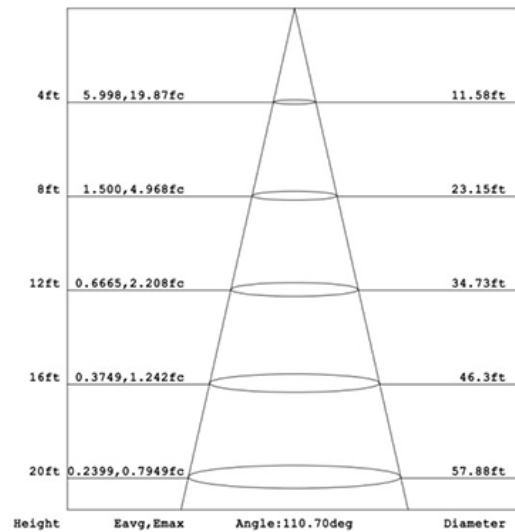

**LED**  
TECHNOLOGY

50,000 Hours Life, 13Watt, 120VAC

**Applications:**

3.5"-4" J-Box, Indoor And Wet Locations Use  
7 Inch Surface Mount Luminaire

**Features:**

- Recess look, From A Surface Mount.
- Replace Incandescent Save 80% Energy (75 Watt Equivalent)
- Rated Life of 50,000 Hr
- Smooth Dimming to 10% or Below
- Dims on Most Standard Household Dimmers
- Suitable for Wet Location
- High Efficacy 90CRI True Color

For: 3-1/2 Or Larger J-Boxes

**Specification:**

Input Line Voltage:	120VAC
Input Power	13
Input Line Frequency	60Hz
Lamp Life (Rated)	50,000hrs
Minimum Starting Temp	-20°C/-4°F
Maximum Operating Temp	40°C/104°F
CCT	3000K
CRI	≥90
Lumens	900
CBCP	318
Beam Angle	100°
Dimmable	Standard Triac Dimmer