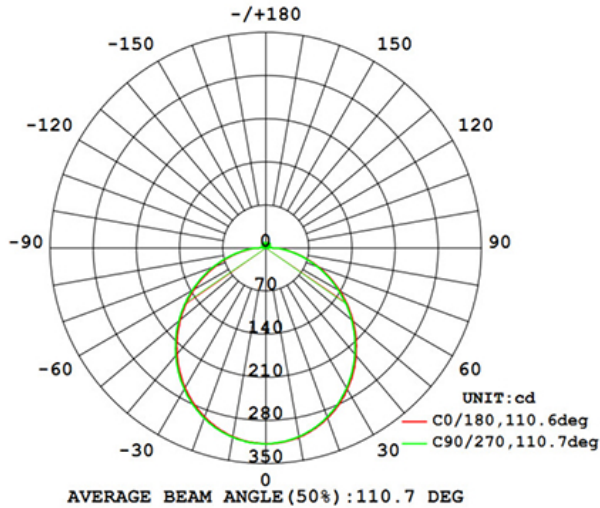

**LED**  
TECHNOLOGY

50,000 Hours Life, 13Watt, 120VAC

**Applications:**

3.5"-4" J-Box, Indoor And Wet Locations Use  
7 Inch Surface Mount Luminaire

**Features:**

- Recess look, From A Surface Mount.
- Replace Incandescent Save 80% Energy (75 Watt Equivalent)
- Rated Life of 50,000 Hr
- Smooth Dimming to 10% or Below
- Dims on Most Standard Household Dimmers
- Suitable for Wet Location
- High Efficacy 90CRI True Color

For: 3-1/2 Or Larger J-Boxes

**Specification:**

Input Line Voltage:	120VAC
Input Power	13
Input Line Frequency	60Hz
Lamp Life (Rated)	50,000hrs
Minimum Starting Temp	-20°C/-4°F
Maximum Operating Temp	40°C/104°F
CCT	3000K
CRI	≥90
Lumens	900
CBCP	318
Beam Angle	100°
Dimmable	Standard Triac Dimmer