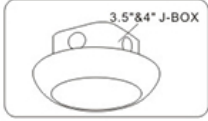

**LED**  
TECHNOLOGY

50,000 Hours Life, 13Watt, 120VAC

**Applications:**

3.5"-4" J-Box, Indoor And Wet Locations Use  
7 Inch Surface Mount Luminaire

**Features:**

- Recess look, From A Surface Mount.
- Replace Incandescent Save 80% Energy (75 Watt Equivalent)
- Rated Life of 50,000 Hr
- Smooth Dimming to 10% or Below
- Dims on Most Standard Household Dimmers
- Suitable for Wet Location
- High Efficacy 90CRI True Color