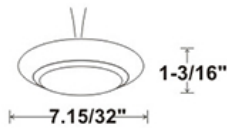

For: 3-1/2 Or Larger J-Boxes